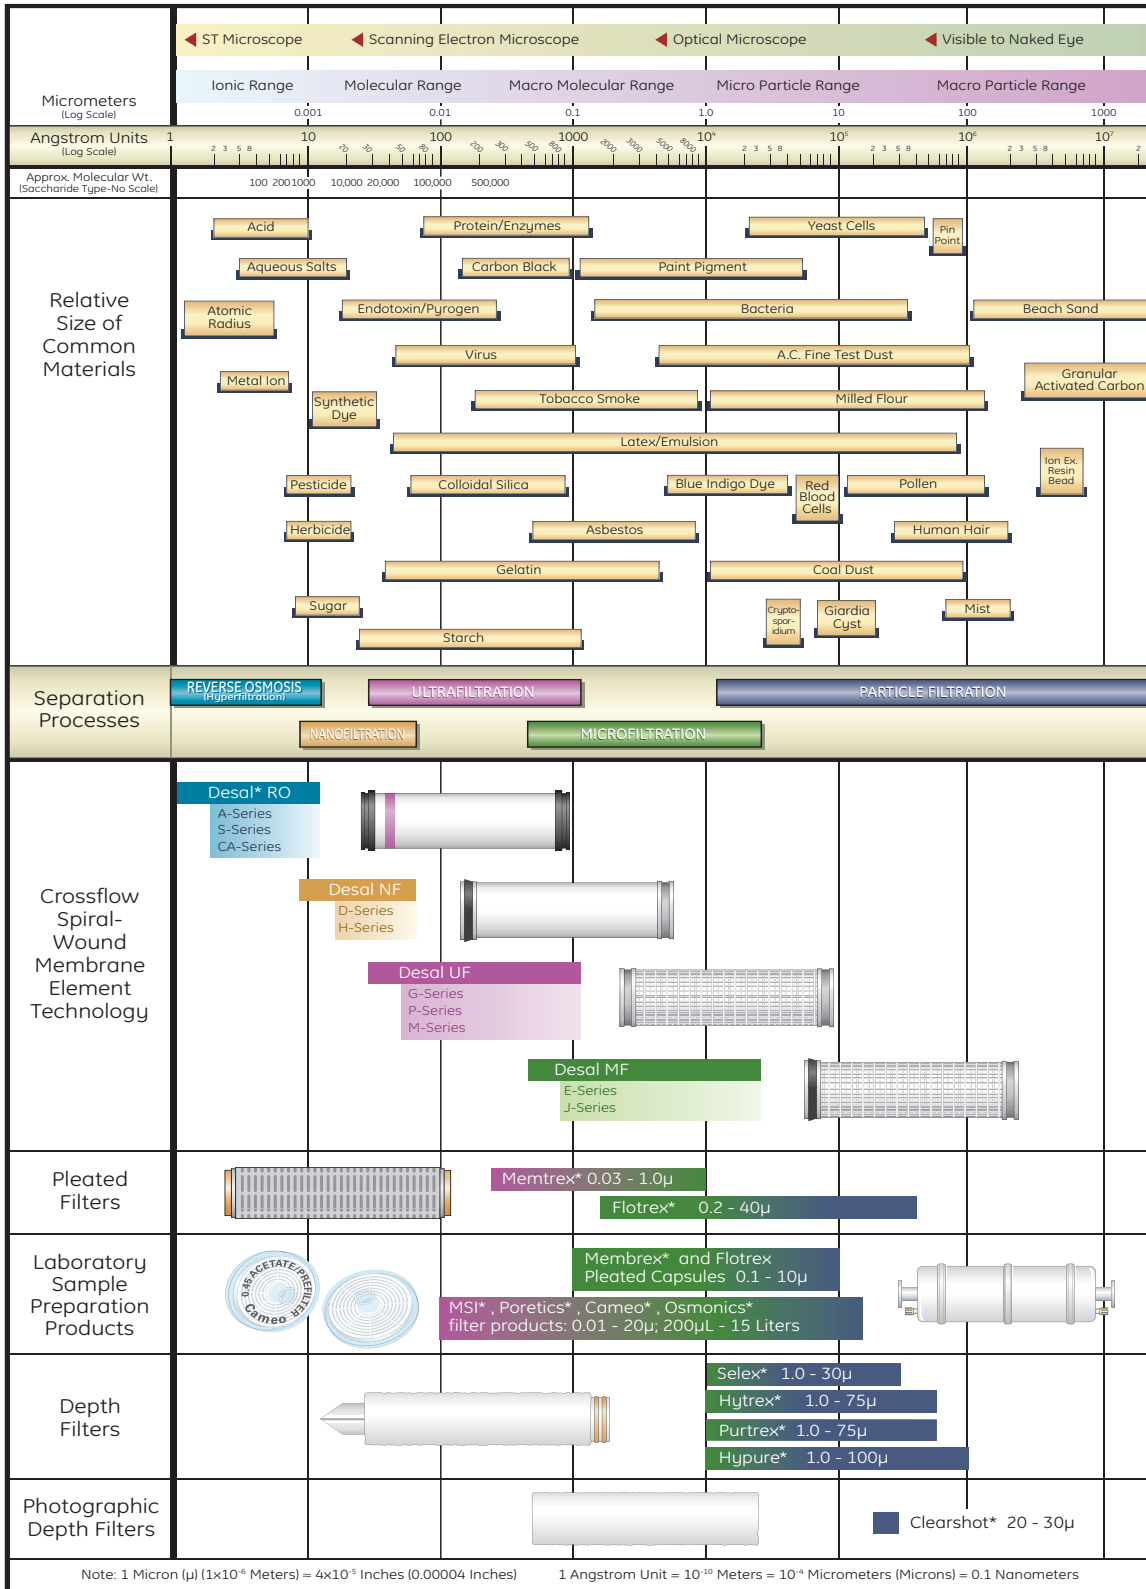

Filtration and Separation Spectrum

Find a contact near you by
visiting ge.com/water or
e-mailing custhelp@ge.com.

Global Headquarters
Trevose, PA
+1-215-355-3300

Americas
Watertown, MA
+1-617-926-2500

Europe/Middle East/Africa
Heverlee, Belgium
+32-16-40-20-00